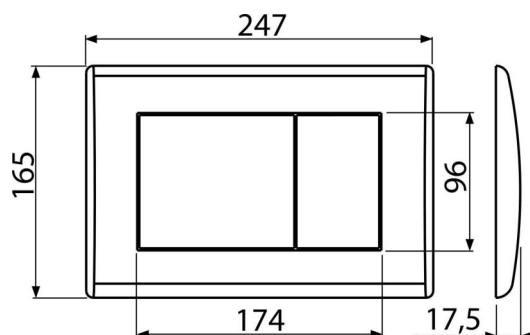

M270

Flush plate for pre-wall installation systems, white-polished

Application

For pre-wall installation systems and concealed WC cisterns

Features

- Double-acting mechanical flushing
- Compatible for all pre-wall installation systems and cisterns for building into solid walls Alca
- Surface finish: white
- Material: plastic

Scope of supply

- Flush plate
- Fixing frame of the flush plate
- Threaded frame clamp 2 pcs
- Flushing mechanism screws 2 pcs
- Template for correct flush plate setup

Order number, Logistic information

Code	EAN	Weight (piece | packing | palett)	Dimensions (piece | packing)	Quantity (packing | palett)
M270	8594045938234	0,38 | 9,40 | 283,1 kg	250×40×175 | 595×245×395 mm	25 | 700 pcs

Warranty

2/2 years *

Technical specifications

- Operating force < 20 N